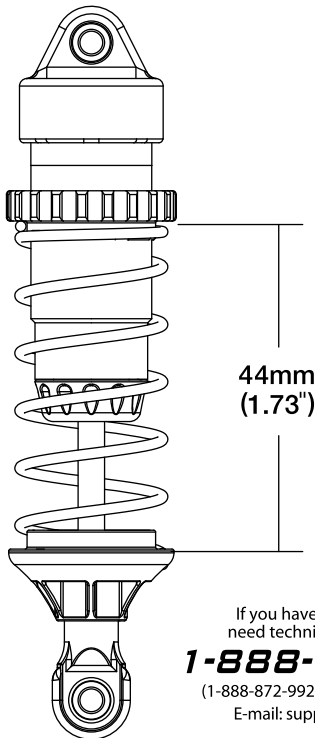

TRAXXAS JATO

Spring Setup (Green/Pink)

Covers Part #5430, 5433

Use the settings below to set the shock preload collar to obtain stock, out of the box, ride height.

44mm
(1.73")

If you have any questions or
need technical assistance, call: